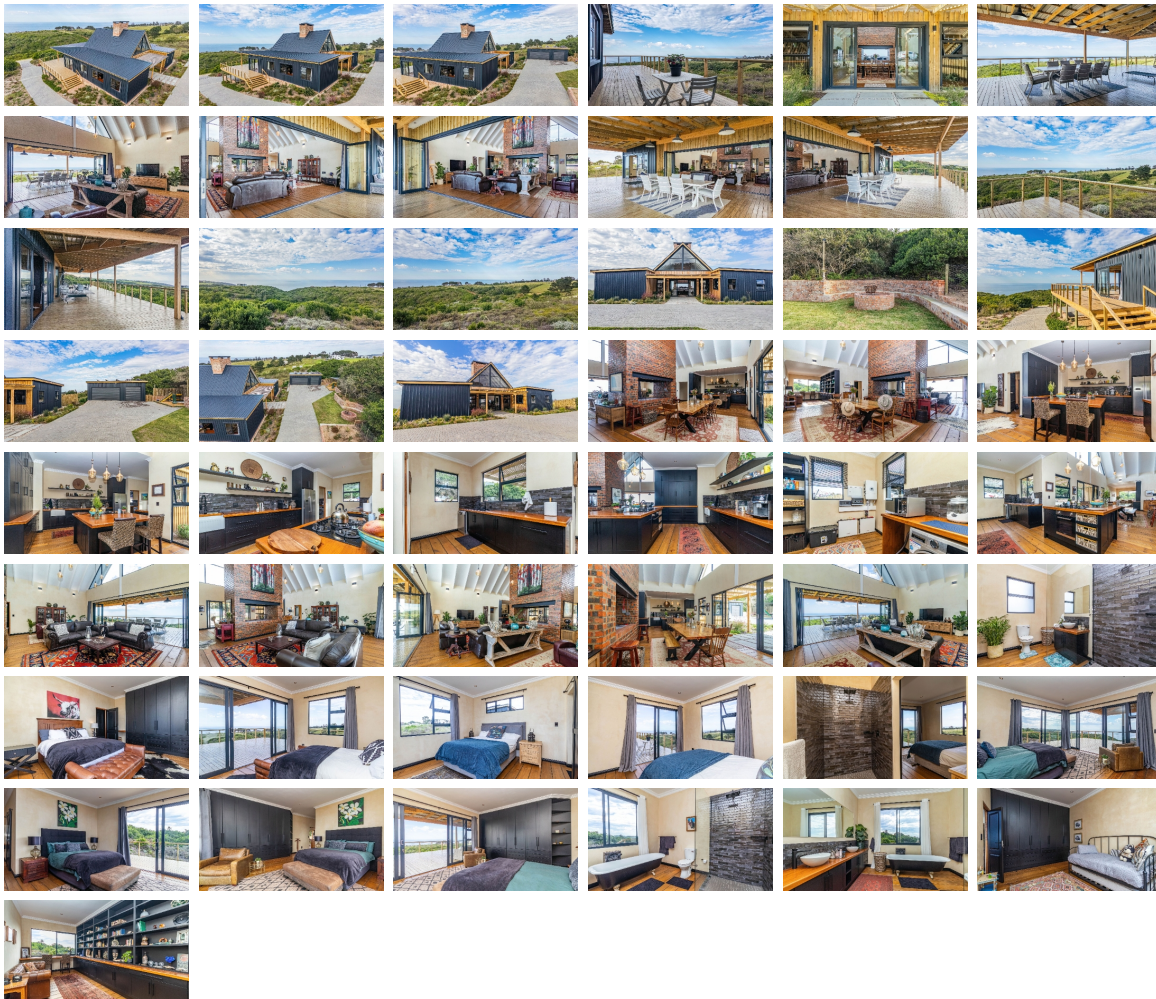

La La Vugu George, South Africa

Property Code: ERA502

Property Location:

Hansmoeskraal AH
Western Cape
George, South Africa

Amenities:

Bathrooms: 3.0
Bedrooms: 4
Land: 31200 M²
Surface: 507 M²

Description:

Exclusive mandate!! Barndominium Retreat in Secure Nature Estate with Panoramic Ocean Views

Set within a secure estate that epitomizes peace, privacy, and refined country living, this exclusive mandated smallholding presents a truly striking Barndominium-style residence—an architectural trend rapidly gaining popularity across South Africa for its cost-effectiveness, durability, and seamless blend of rustic charm with

popularity across South Africa for its cost-effectiveness, durability, and seamless blend of rustic charm with contemporary sophistication. Totally off the grid.

This exceptional home welcomes you with a generous open-plan living space, where volume, light, and design come together effortlessly. At its heart lies a beautifully appointed kitchen, perfectly integrated for both everyday living and entertaining. A central fireplace anchors the space, creating a warm and inviting atmosphere during cooler coastal days.

Step outside onto an expansive porch that captures the essence of this property's true allure: uninterrupted 180-degree views stretching across the ocean and adjacent nature reserve. This outdoor space becomes an extension of the home, perfect for relaxation, entertaining, or simply soaking in the breathtaking natural surroundings.